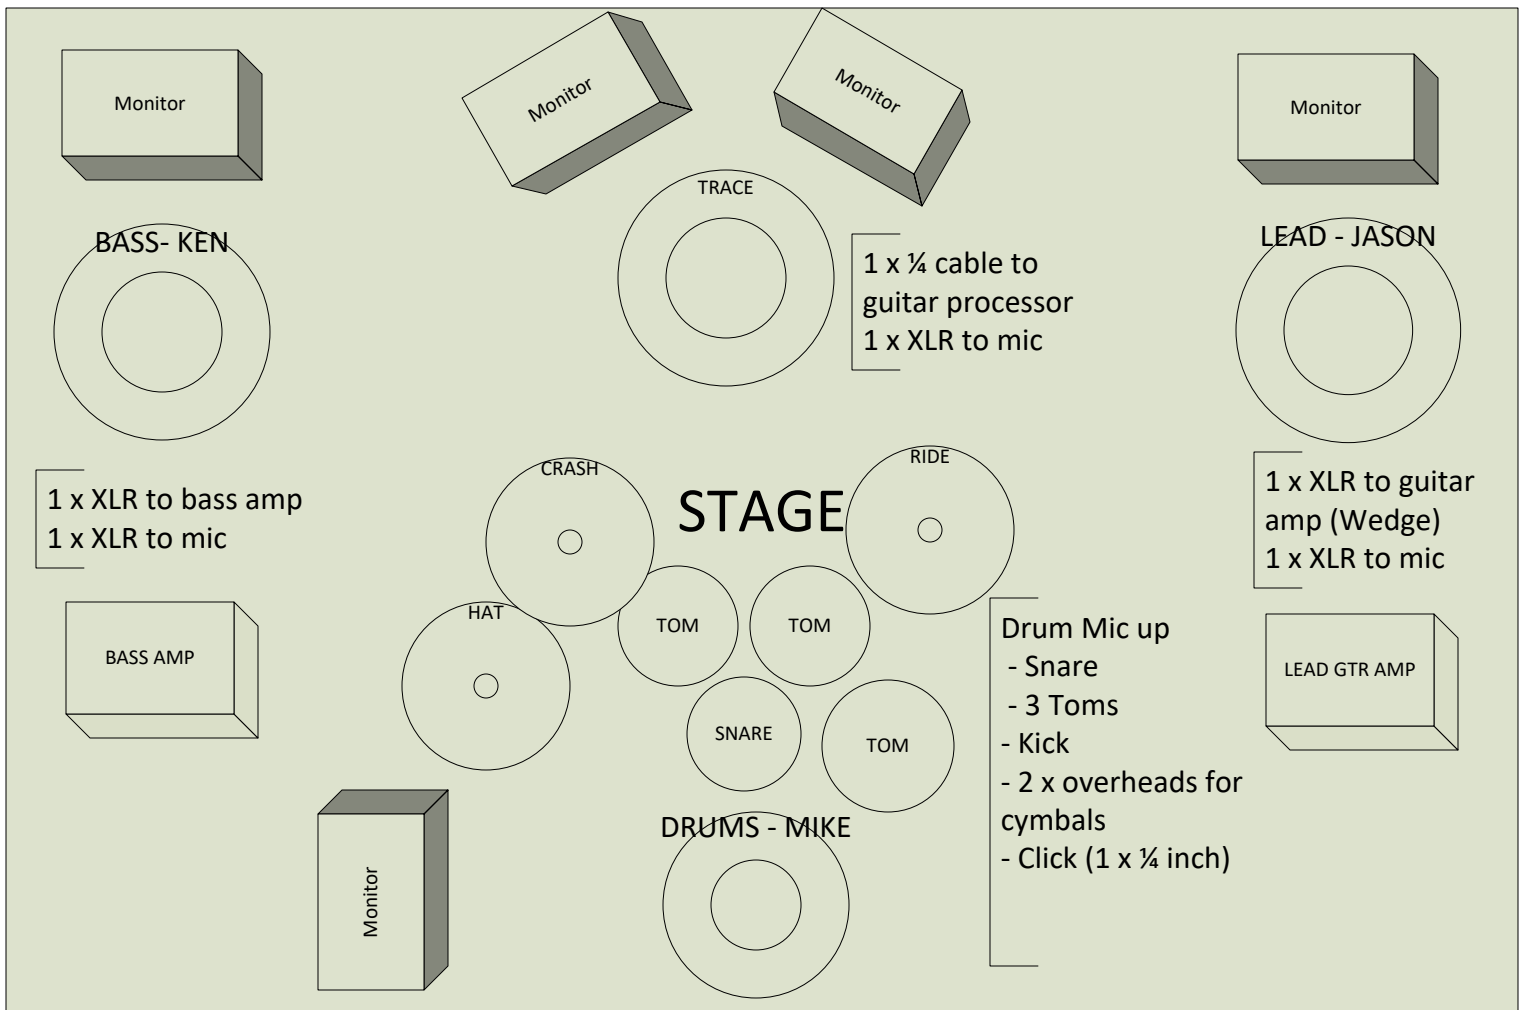

TRACE THOMPSON & ANOTHER ROUND – STAGE PLOT & INTERFACE LAYOUT

BASS MONITOR MIX

- TRACE VOCS (MID)
- BASS VOCS (MID)
- LEAD VOCS (LOW)
- LEAD GTR (MID)
- KAT (MID)

TRACE MONITORS MIX

LEFT: TRACE VOCS (HOT)
LEFT: TRACE GTR (MID)

RIGHT: TRACE VOCS (HOT)
RIGHT: LEAD GTR (MID)
RIGHT: LEAD/BASS VOCS (LOW)

LEAD MONITOR MIX

- TRACE VOCS (MID)
- LEAD VOCS (MID)
- BASS VOCS (LOW)
- KAT (MID)

DRUM MONITOR MIX

- KAT (HOT)
- TRACE VOCS (MID)
- LEAD GTR (MID)